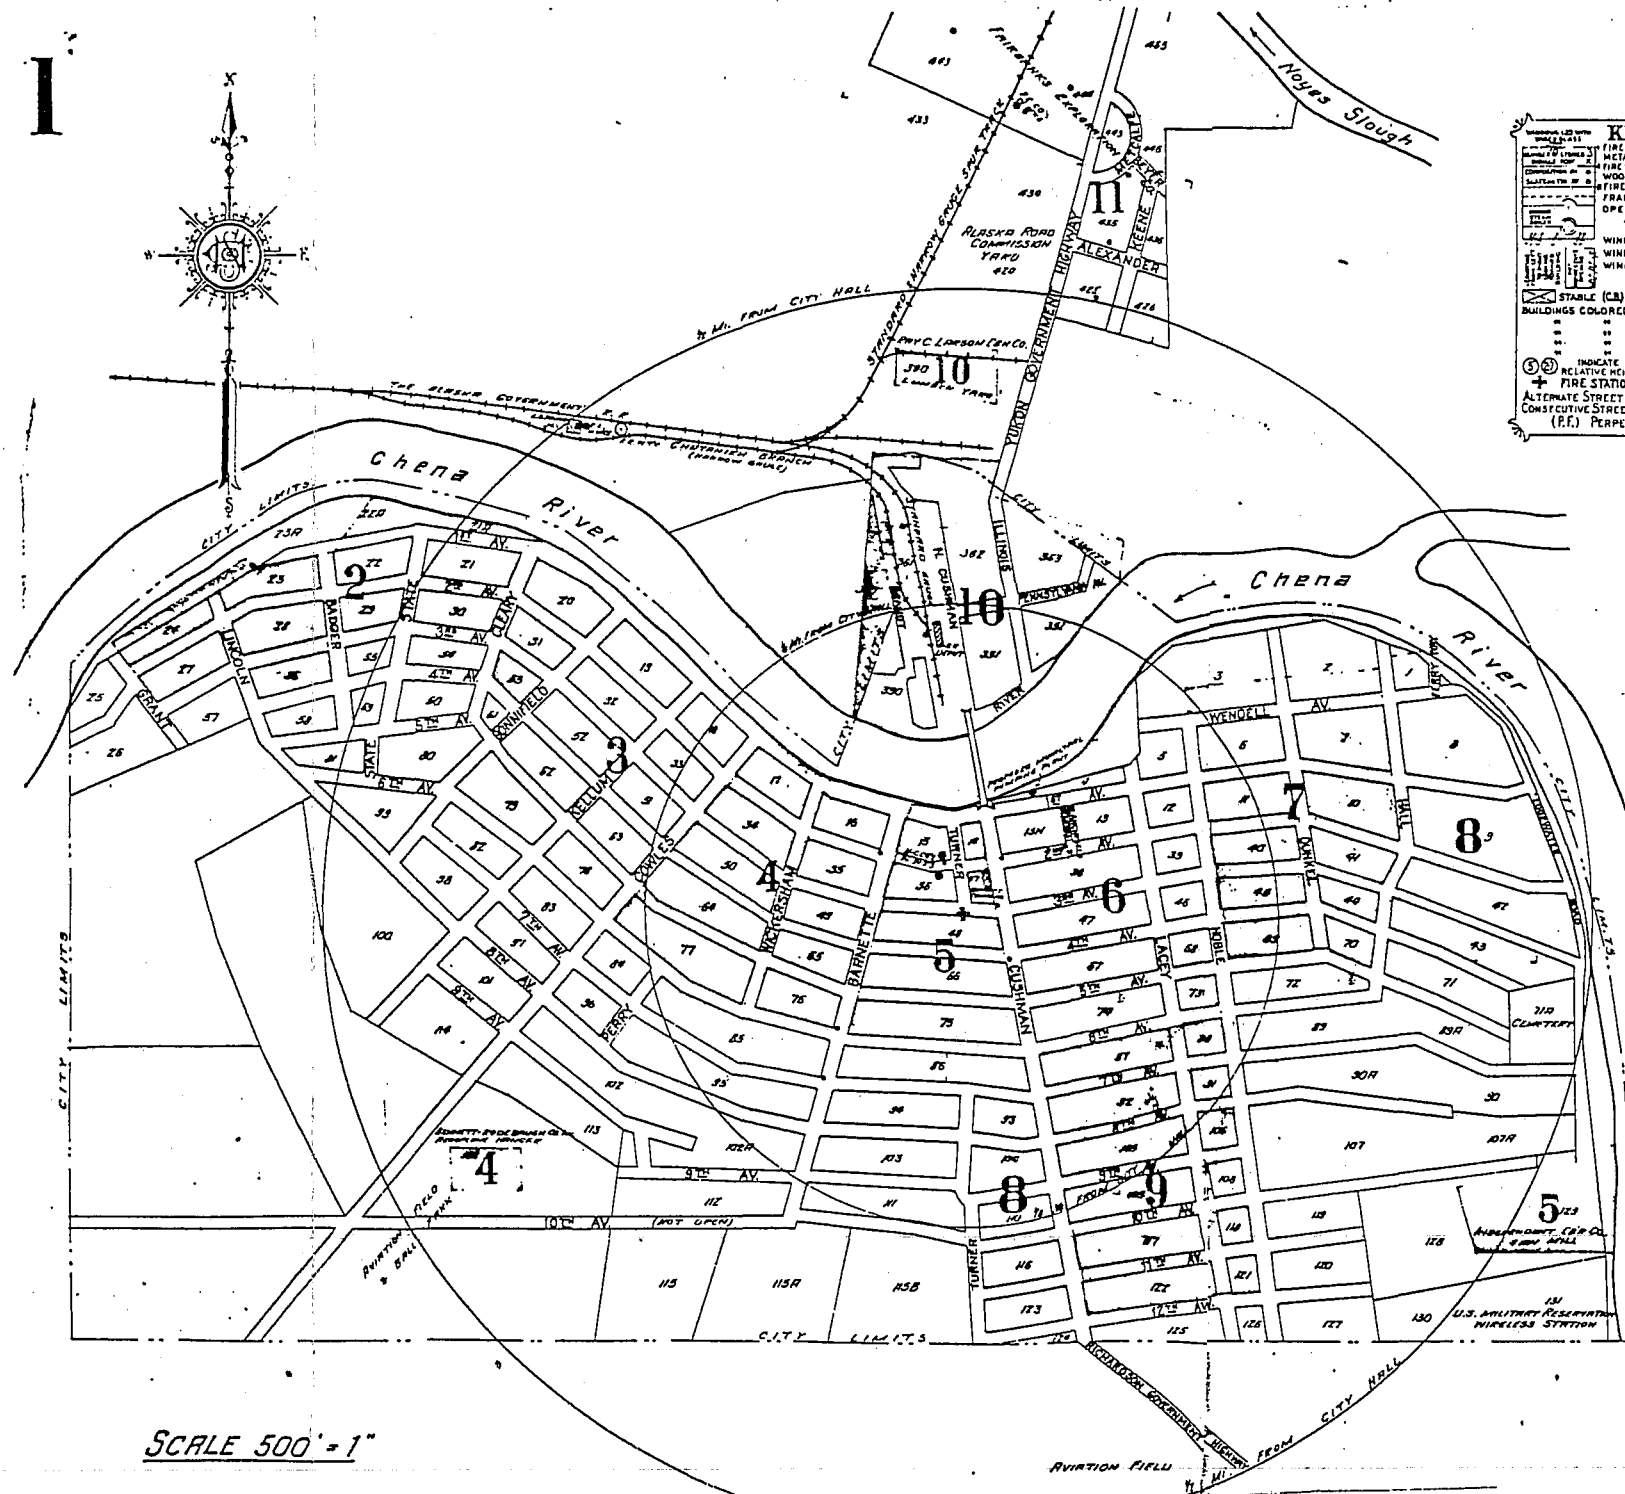

WATER FAC. WATER SUPPLIED BY NORTHERN COMMERCIAL CO. 2- INDEPENDENT SYSTEMS, FIRE & DOMESTIC 800' DIRECT PRESS. FIRE SYSTEM (SEE SH. 5 BLK 15) WATER FROM SUMP 45' DEEP, CONN. BY UNDER GRD TUNNEL 222' LONG WITH CHENA RIVER, BY 2- WORTHINGTON DWR STM PUMPS (17" x 10 1/2" x 15") CAPY 1000 G.P.M. 2 1/2" HVDS. ALSO 4- 2 1/2" HVDS AT PUMPING PLANT BLK 15 PRESS. 125 LBS. 3 1/2" PIPES PARALLEL WATER MAINS TO PREVENT FREEZING. HVDS ARE ALSO STM HEATED.

DOMESTIC SYSTEM (SEE SH. 5 BLK 36) WATER FROM DUG WELL 8'-10' DEEP BY A GRADNER COMPOUND STM PUMP (4" x 2 1/2" x 12") CAPY 600 G.P.M. TO HAVE AN AUX. WORTHINGTON DWR STM PUMP WITH CAPY 600 G.P.M. 2- 2 1/2" HVDS ON THIS SYSTEM. PRESS. 100 LBS. R.R. SYSTEM (SEE SHEET 10) SUPPLIES NORTH SIDE CHENA RIVER R. WORTHINGTON DWR STM PUMP (10" x 7" x 10") CAPY 250 G.P.M. & R. KNOWLES DWR STM PUMP (14" x 8 1/2" x 10") TAKE SUCTION FROM DUG WELL 30' DEEP & PUMP EITHER DIRECT INTO R. DISTRI. MAIN OR ALL A 35,000 GAL. WOODEN W.T.K. EL. 25'. PUMPS, WELL, & TANK LOC. AT R.R. ROUND HO. (SEE KEY MAP) 2- D.H. & 2- 1 1/2" HVDS. 3 1/2" PIPES PARALLEL WATER MAIN. DIRECT PRESS. 150 LBS. GRAVITY PRESS. 10 LBS.

A MUNICIPAL DRY PIPE FIRE SYSTEM IS BEING PROPOSED AT TIME OF SURVEY, CONSISTING OF A BYRON-JACKSON ELEC. CENTRAL PUMP CAPY 1000 G.P.M. & AN AUXIL. BYRON-JACKSON PUMP DRIVEN BY A GASOL. ENG. CAPY 1000 G.P.M. BOTH PUMPS TO BE LOC. BLK 36 SH. 6 & TO TAKE SUCTION FROM SUMP ON CHENA RIVER. TO HAVE 12 3/4" DBL. HVDS - ALL MAINS TO BE 5" WOOD

FIRE DEPT. PAID & VOL. CHIEF & 3 MEN FULLY PAID. - 8 VOL'S PAID WHEN CALLED. - 3 MEN SLED IN FIRE DEPT. NO. 1 - DODGE-BRAMHAN AUTO TRUCK WITH 3000 2 1/2" HOSE & H.E.L. - 2-FORD AUTO CHIEF TRUCKS 1-WITH A 100 GAL. CHEM. TK & 1-WITH 2-50 GAL. CHEM. TKS. 2000' 2 1/2" HOSE IN RESERVE ALL KEPT IN FIRE DEPT. NO. BLK 25. NORTHERN COM'L. CO. HAS 2-HAND NOSE CARTS WITH 500' 2 1/2" HOSE & 1-HOSE WAGON WITH 1000' 2 1/2" HOSE BLK 36. THE ALASKA R.R. HAS 1-HAND NOSE CART WITH 200' 2 1/2" HOSE BLK 36 1/2. FREIGHT DEPOT. THE FAIRBANKS EXPLORATION CO. HAS 1-HAND NOSE CART WITH 500' 2 1/2" HOSE BLK 603-SH. 11.

FIRE ALARM. STM SIREN AT N.C. CO'S POWER HO. BLK 15.

NO FIRE LIMITS.
CITY LIMITS SHOWN BY BROKEN LINE ON KEY MAP
TOWN LEVEL. PUBLIC L.T.S. ELEC. A NUMBER OF BLDGS IN BUSINESS SECTION ARE FURNISHED WITH STM HT. FROM N.C. CO'S CENTRAL HEATING PLANT
PRECIPITATION ABOUT 12" ANNUALLY
TEMPERATURE RANGES FROM 120° IN SUMMER TO 70° BELOW ZERO IN WINTER. THESE EXTREMES OCCUR ONLY FOR SHORT PERIODS AT RARE INTERVALS
85% OF BLDGS ARE LOG CONSTRN.

SCALE 500' = 1"