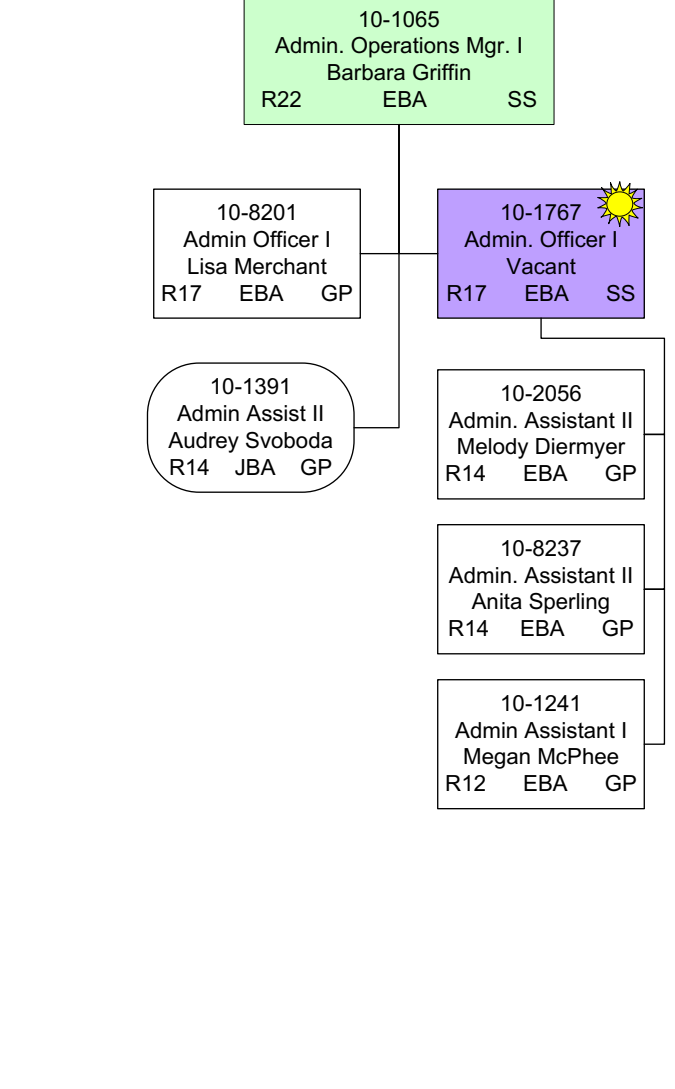

Support Services