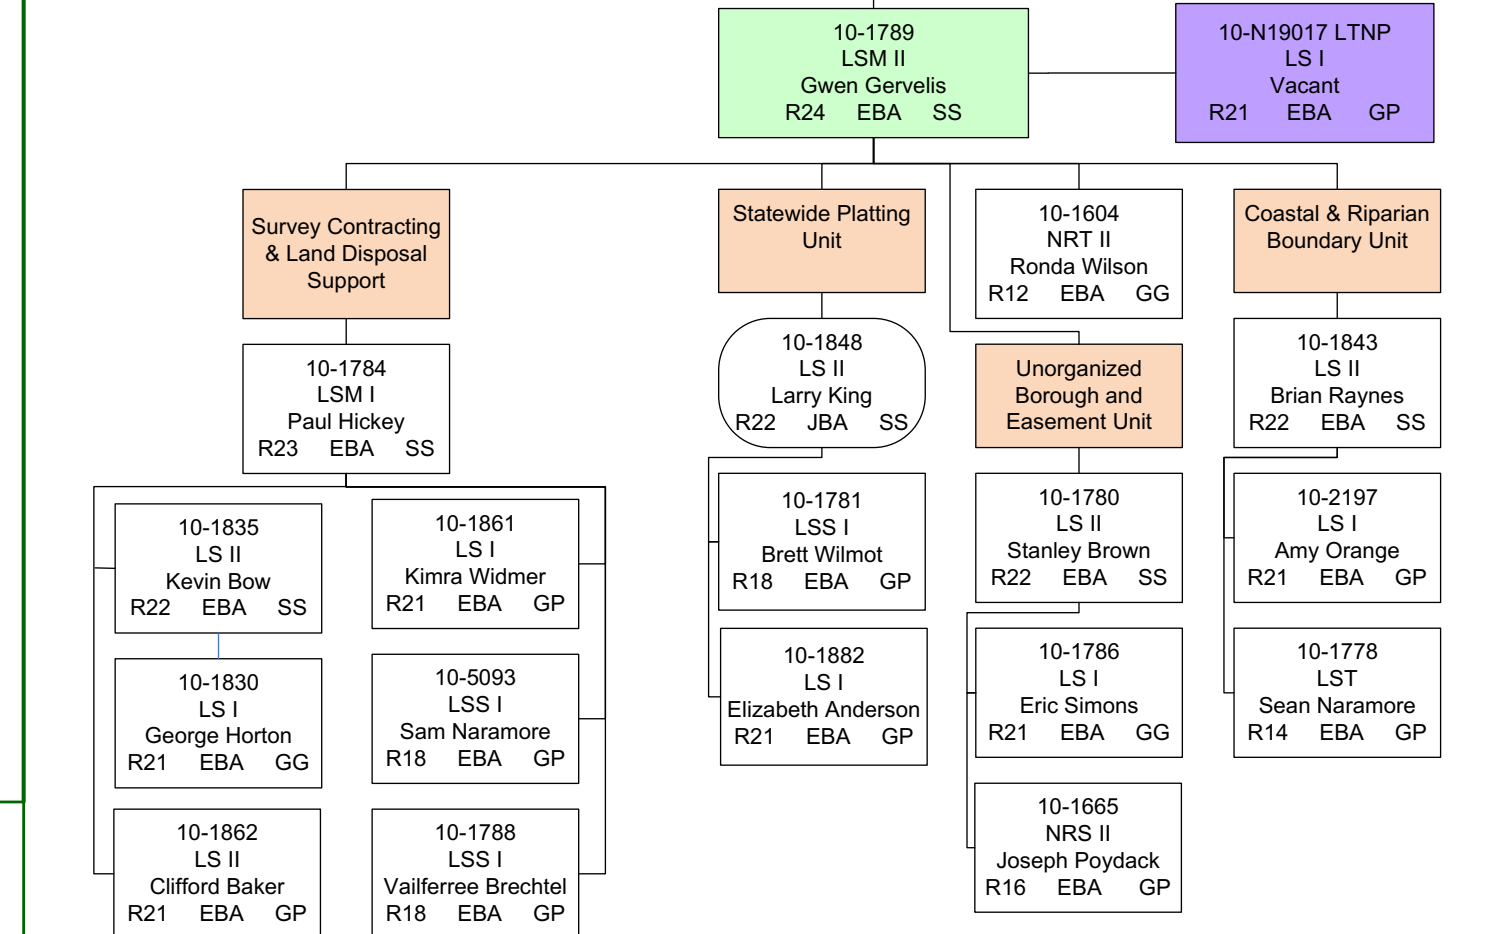

Program Support

Appraisals

Surveys