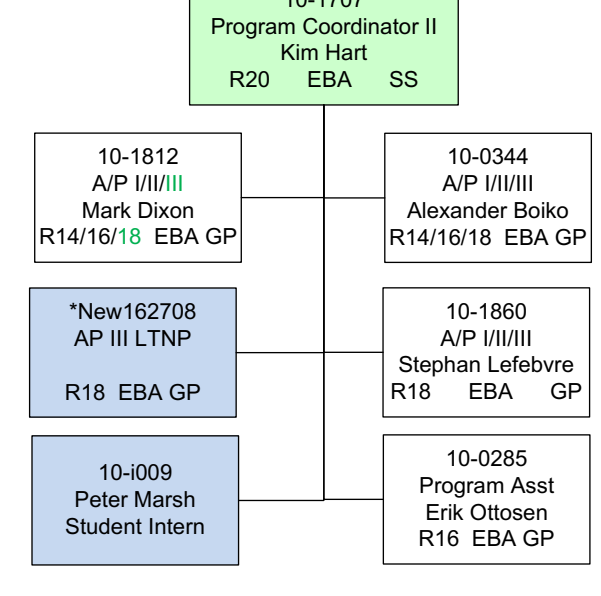

IT Services

Unified Permit Coordinators

Program Coordinator II