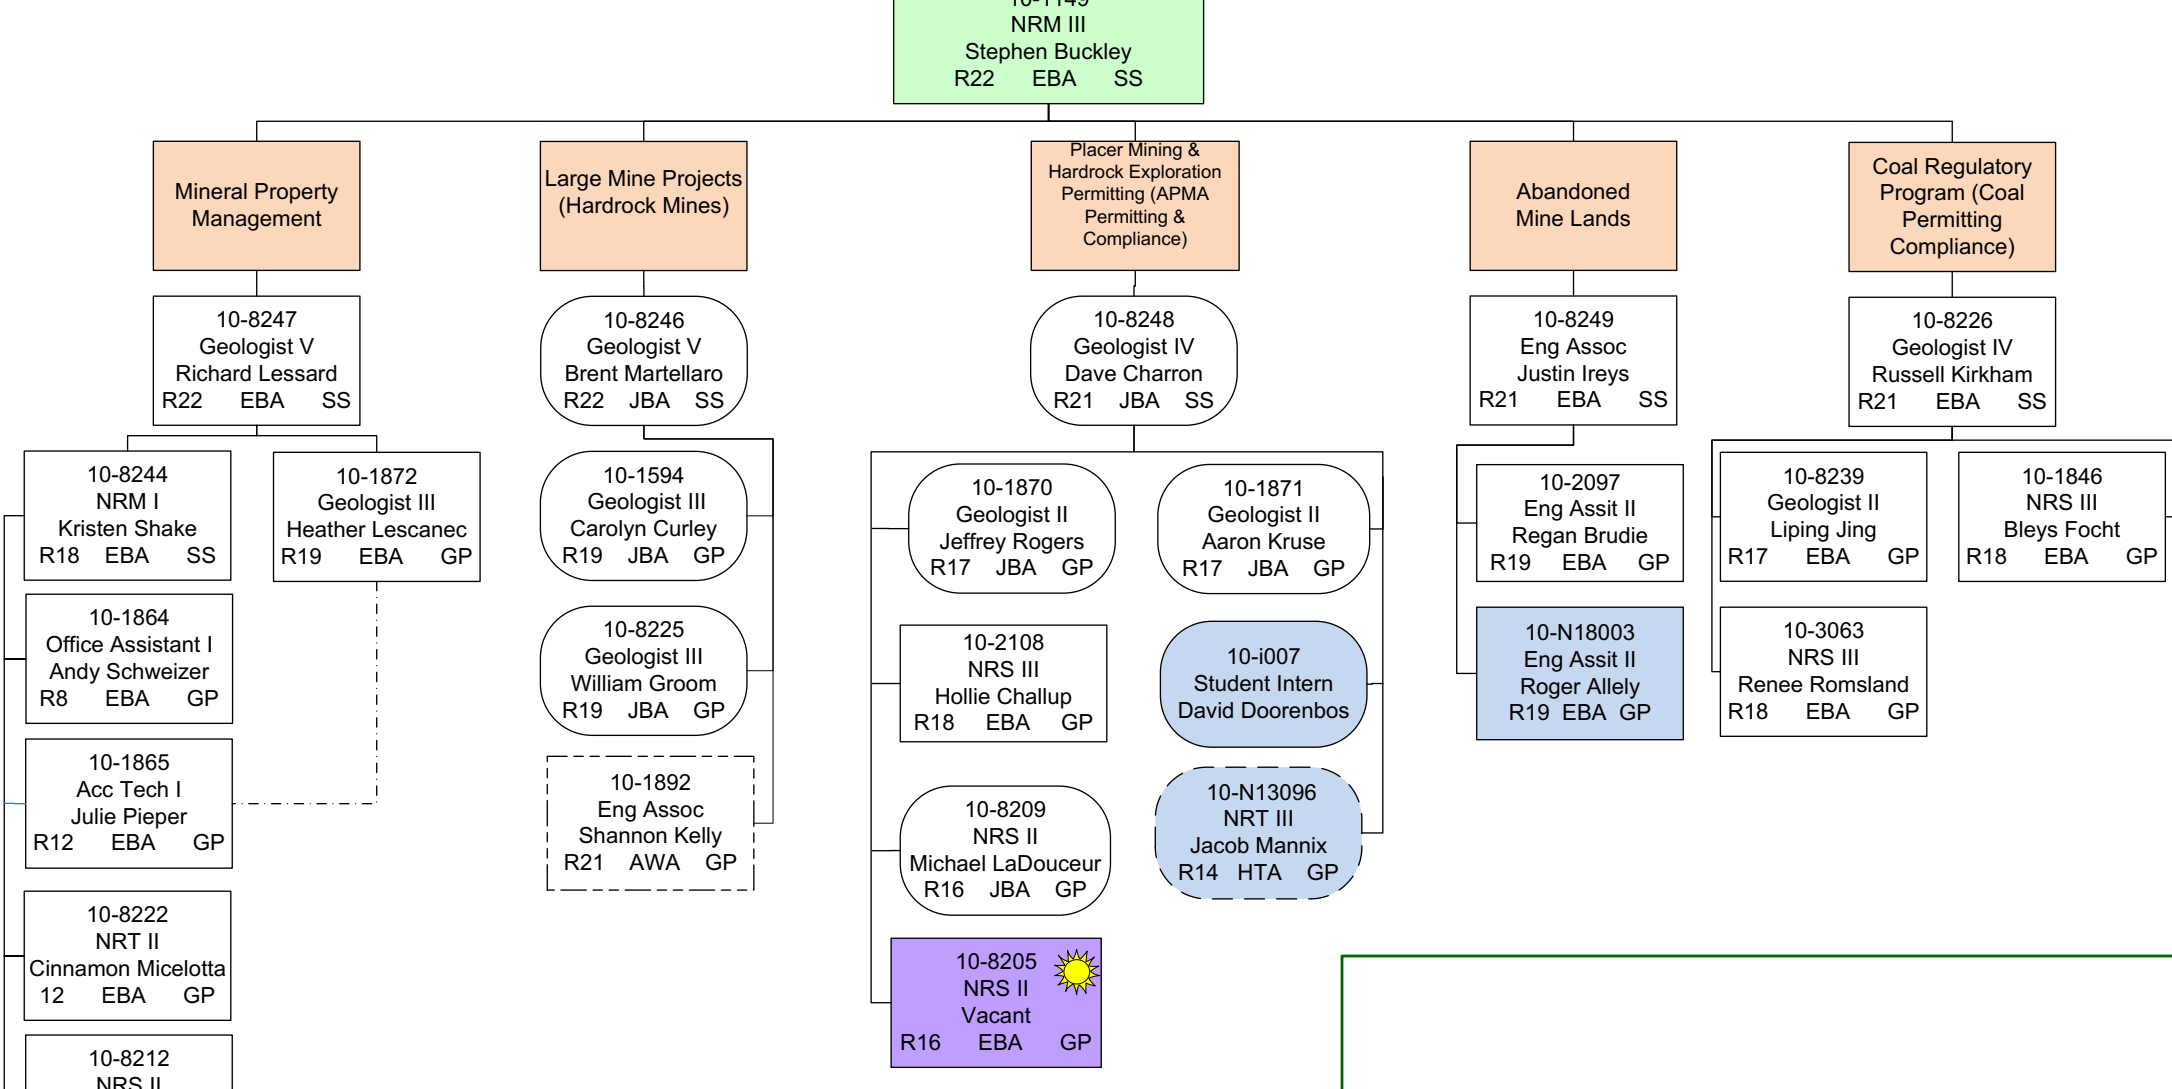

Mining Land and Water Division Org Chart

Land

Contract Initiation and Revenue Recovery

IT Services

Unified Permit Coordinators

Program Coordinator II

Water

Support Services

Mining

Program Support

Appraisals

Surveys

Land Sales

Realty Services