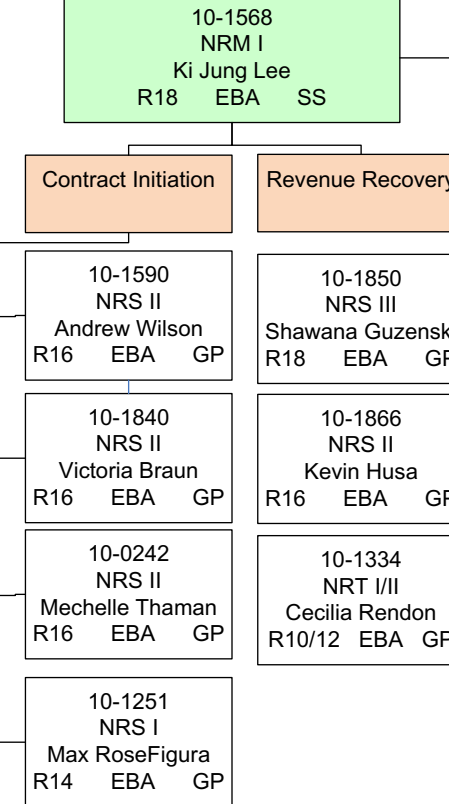

Contract Initiation and Revenue Recovery