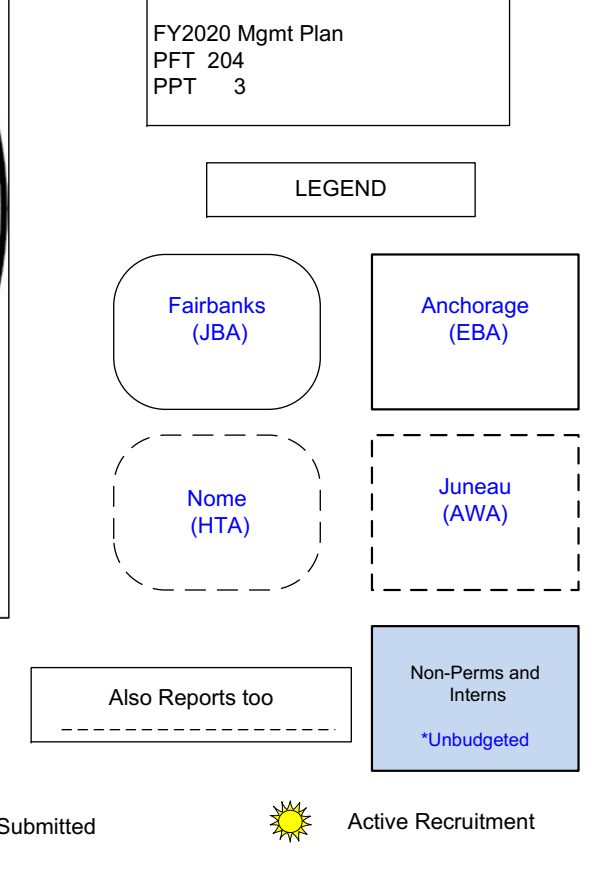

Mining Land and Water Division Org Chart