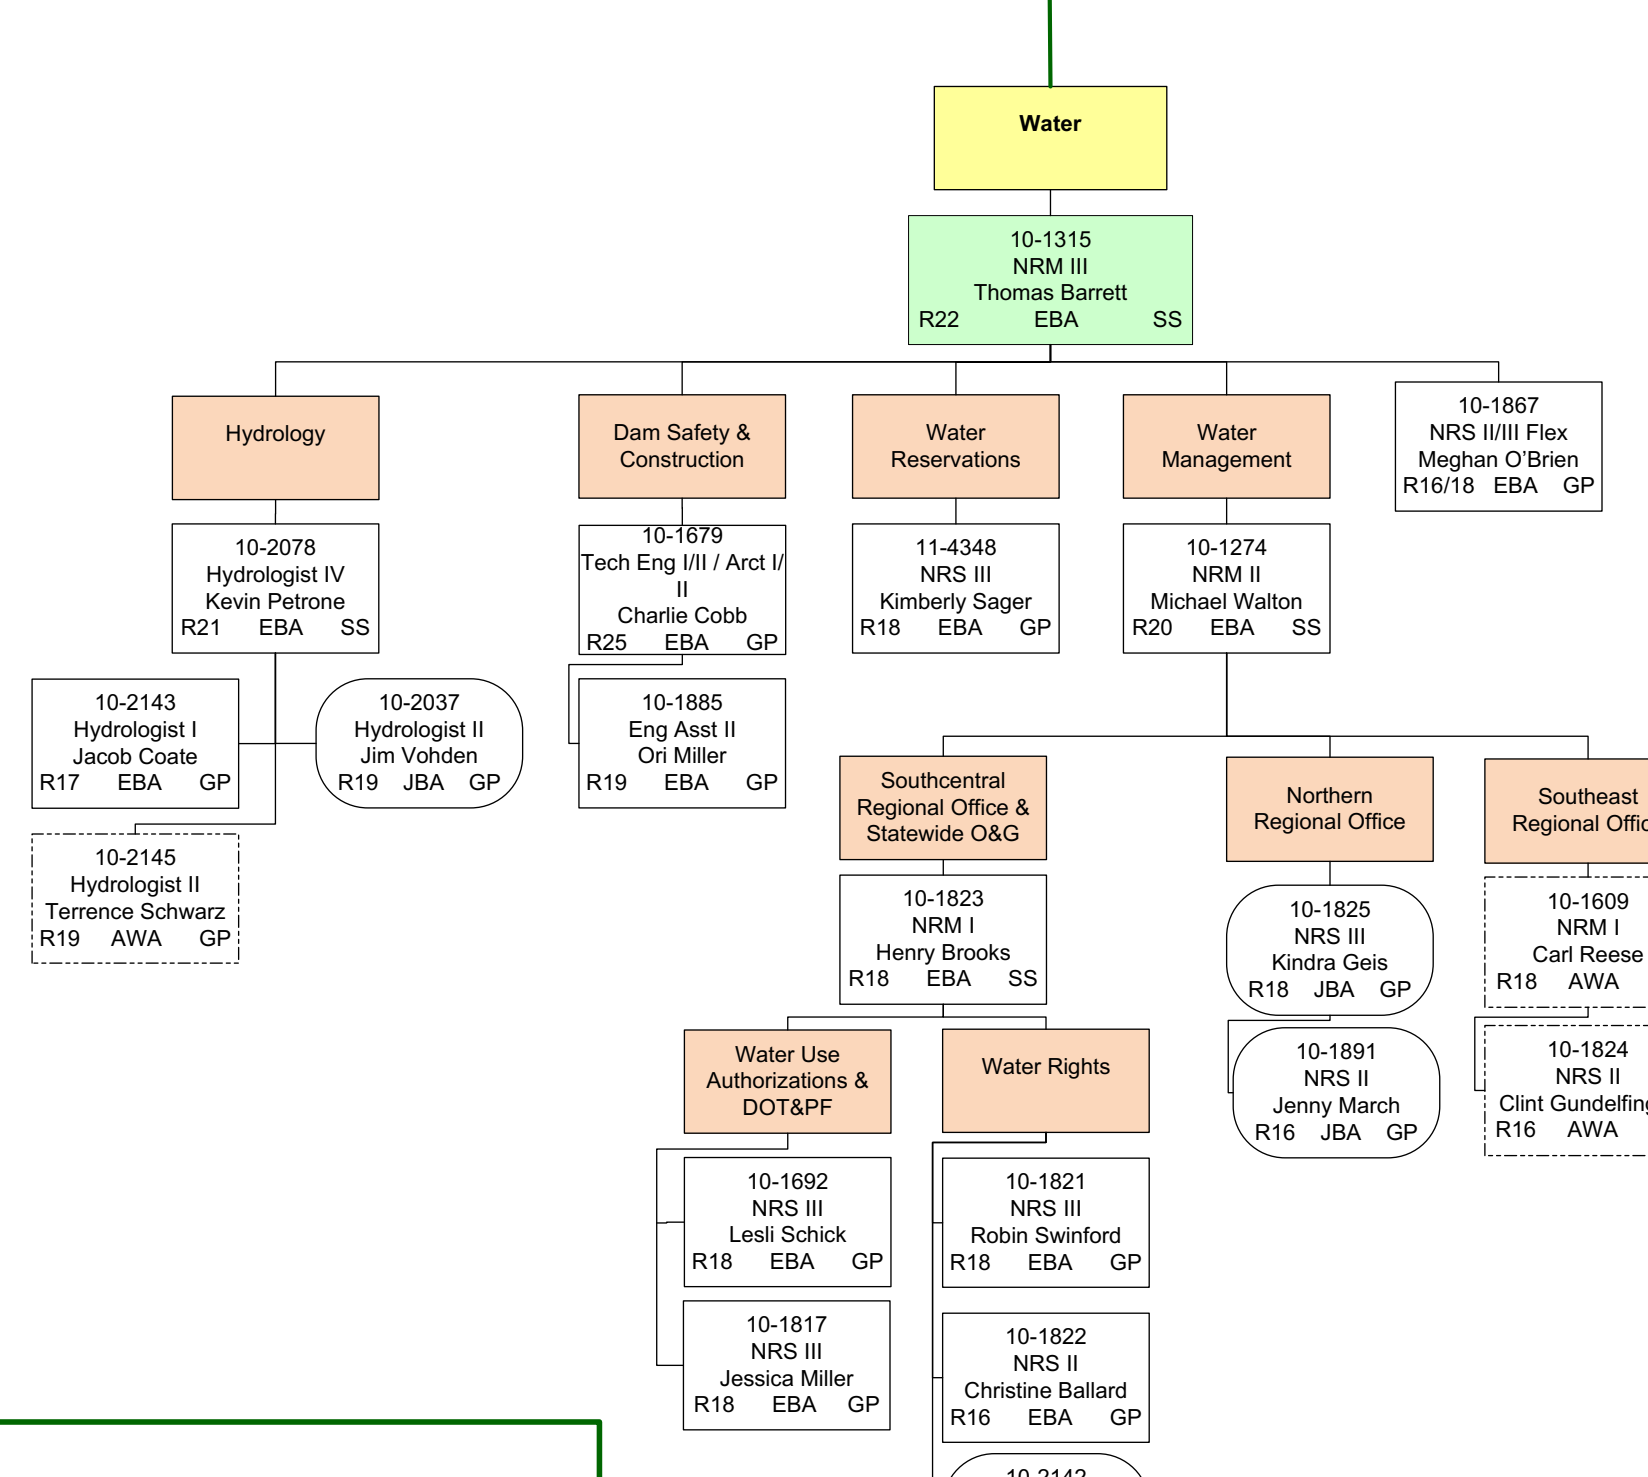

Contract Initiation and Revenue Recovery

IT Services

Unified Permit Coordinators

Program Coordinator II

Water