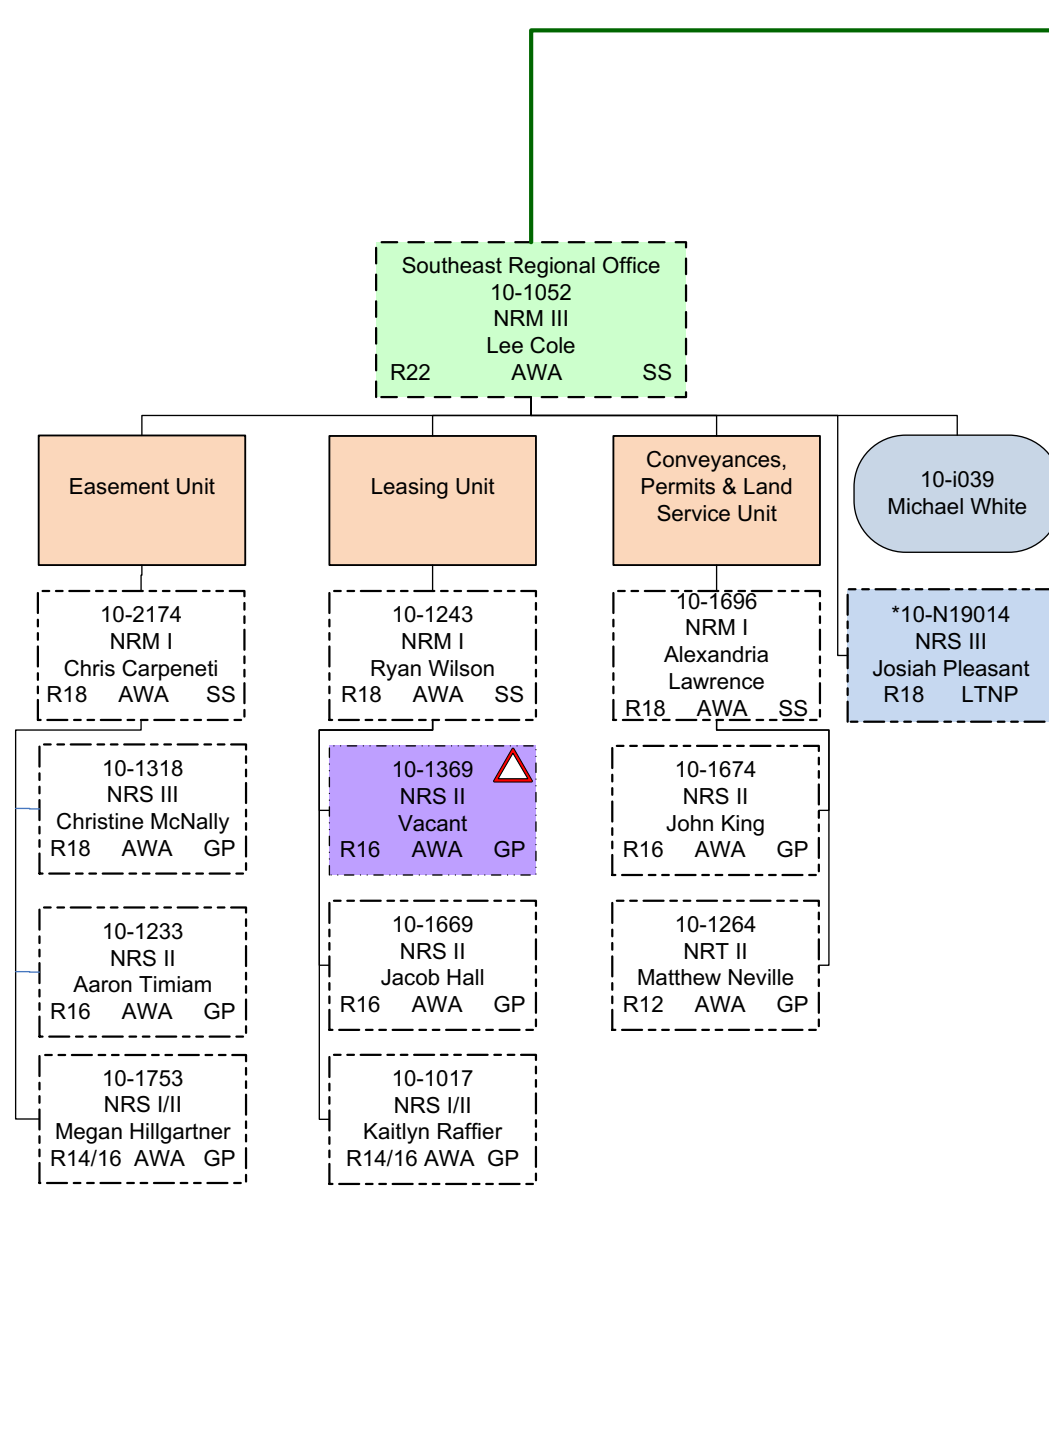

Mining Land and Water Division Org Chart

Land

Contract Initiation and Revenue Recovery

IT Services

Unified Permit Coordinators

Program Coordinator II

Water

Support Services

Mining

Program Support

Appraisals

Surveys

Land Sales

Realty Services