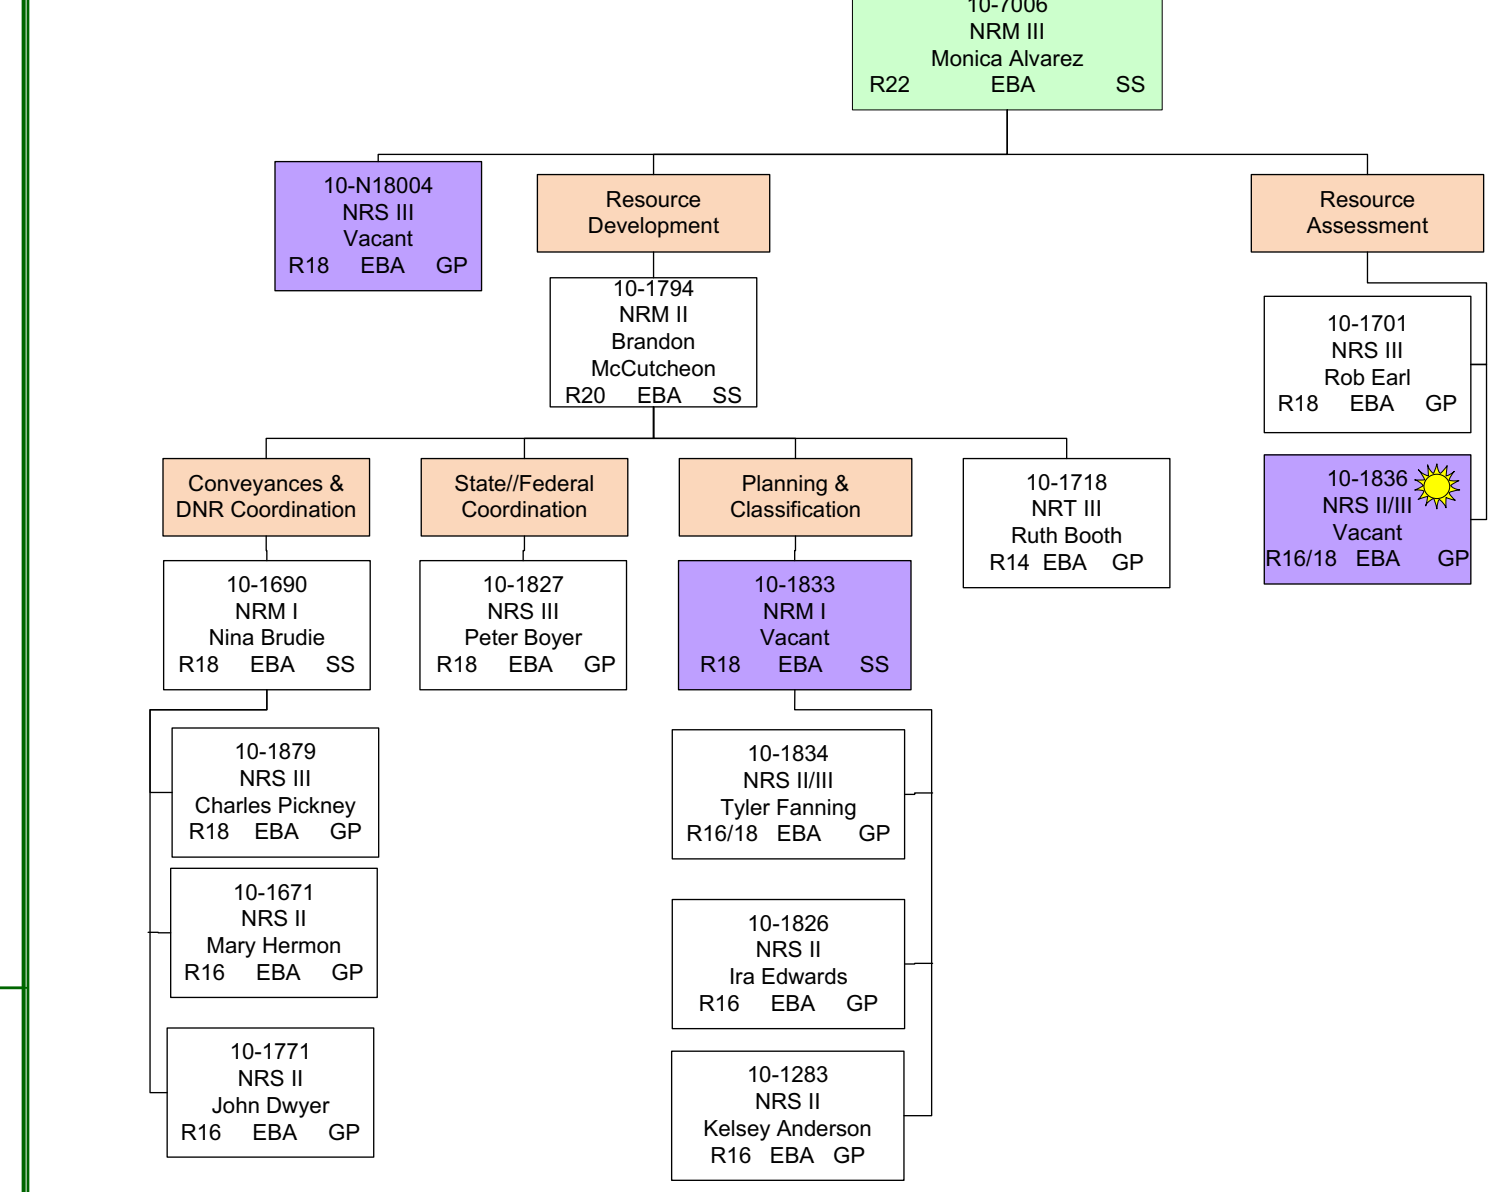

Support Services