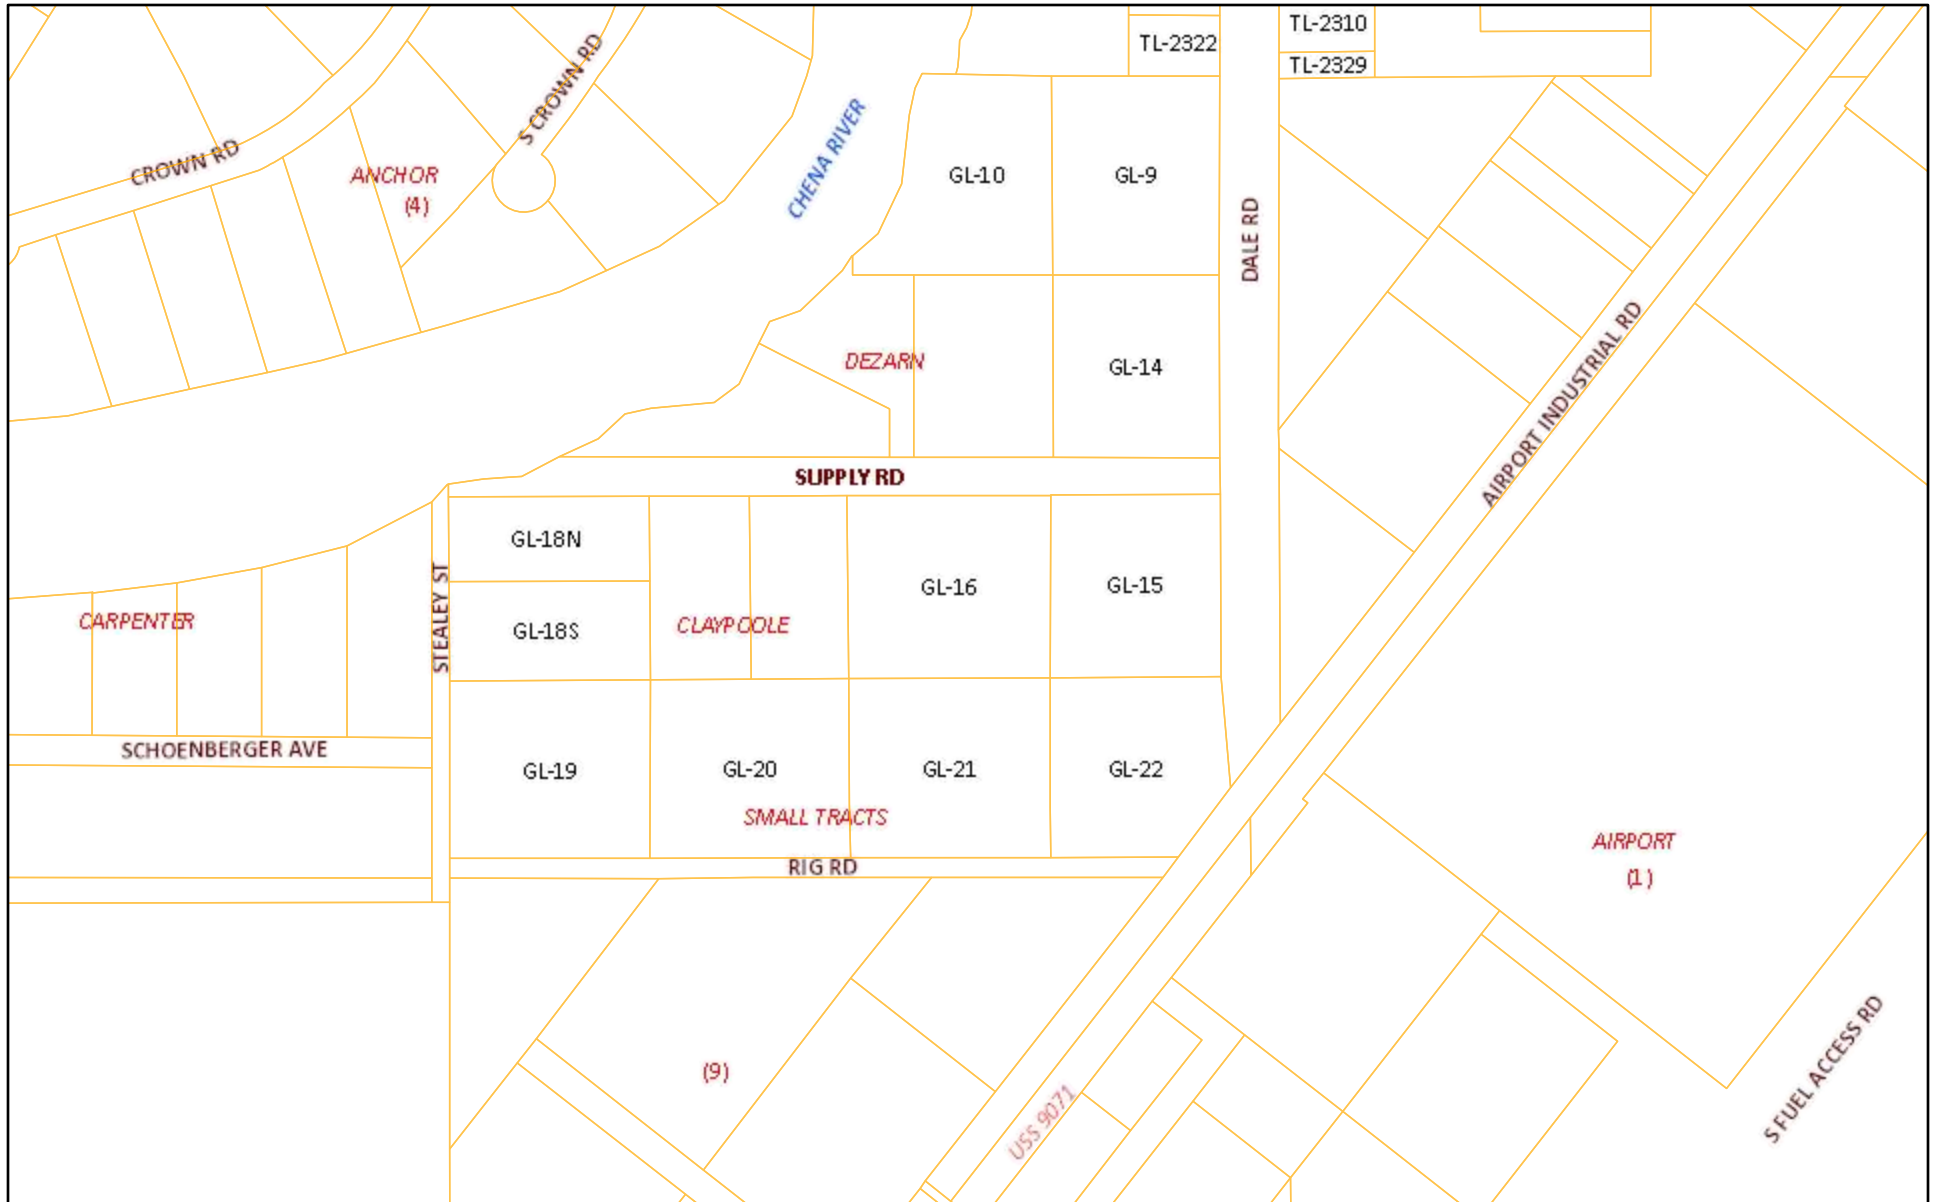

# FairbanksNorthStar GIS Map

4/10/2019, 8:47:53 AM

 Parcels w/ Taxroll Info

Parcel Labels

Road Labels Small