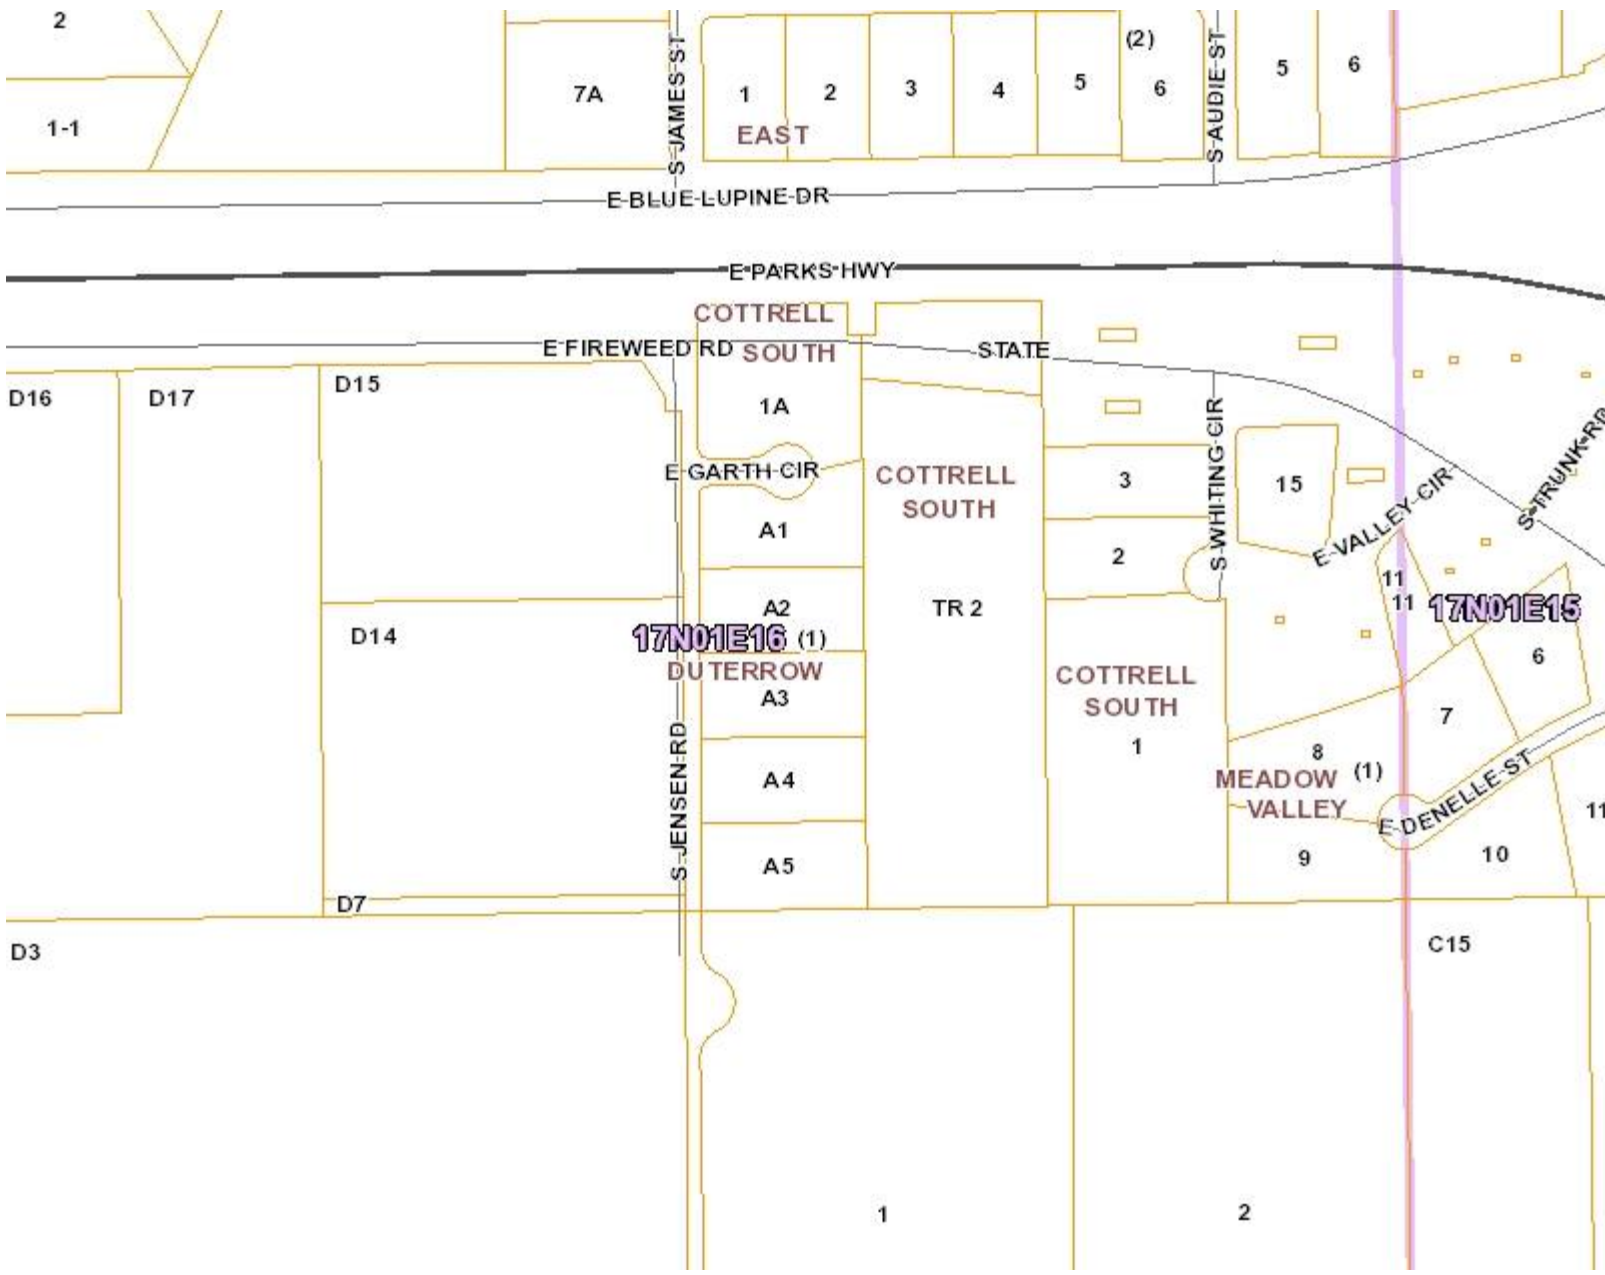

Matanuska-Susitna Borough

Legend

Public Facilities

- Administrative
- Animal Control
- City Hall or Courthouse
- Community Center
- Landfill or Transfer Station
- Library
- Medical
- Post Office
- Public Safety Fire and/or EMS
- Public Safety Law Enforcement
- School

Alaska Railroad

Streets

- Highway
- Major Street
- Medium Street
- Minor Street
- Primitive Road
- Private Road

Mat-Su Borough Boundary

Incorporated Cities

Parcels

Flood Zone

1: 4,198